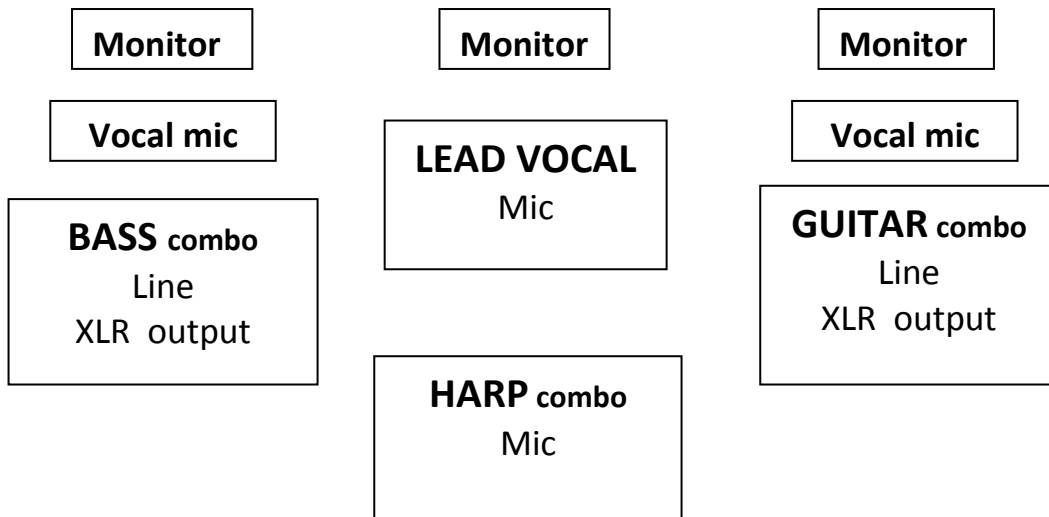

Stage plan LADY I TRIO

- **Lead vocal – 1 x mic + 1 x monitor**
- **Harp – 1 x mic**
- **Bass – 1 x line (XLR output) + 1 x vocal mic + 1 x monitor**
- **Acoustic guitar – 1 x line (XLR output) + 1 x vocal mic + 1 x monitor**